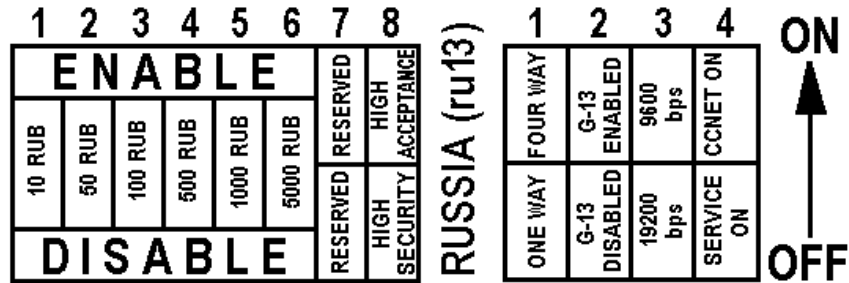

PAYMENT SOLUTIONS

SM-RU1338

Software Description

CURRENCY:

10, 50, 100, 500, 1000, 5000 Russian Ruble (RUB)
(see Bill Set Description BSD-RUB6-H for more details)

EXTERNAL COMMUNICATION INTERFACE:

CCNET Interface

DIP SWITCHES SETTINGS*:

*-“ONE WAY” acceptance (SW 2.1 is OFF) sets “Stacker Up” mode.

DEFAULT DIP SWITCHES POSITIONS:

1	2	3	4	5	6	7	8	1	2	3	4
ON	ON	ON	ON	ON	ON	ON	ON	ON	ON	ON	ON

OPTIONAL ACCESSORIES and DOCUMENTS: